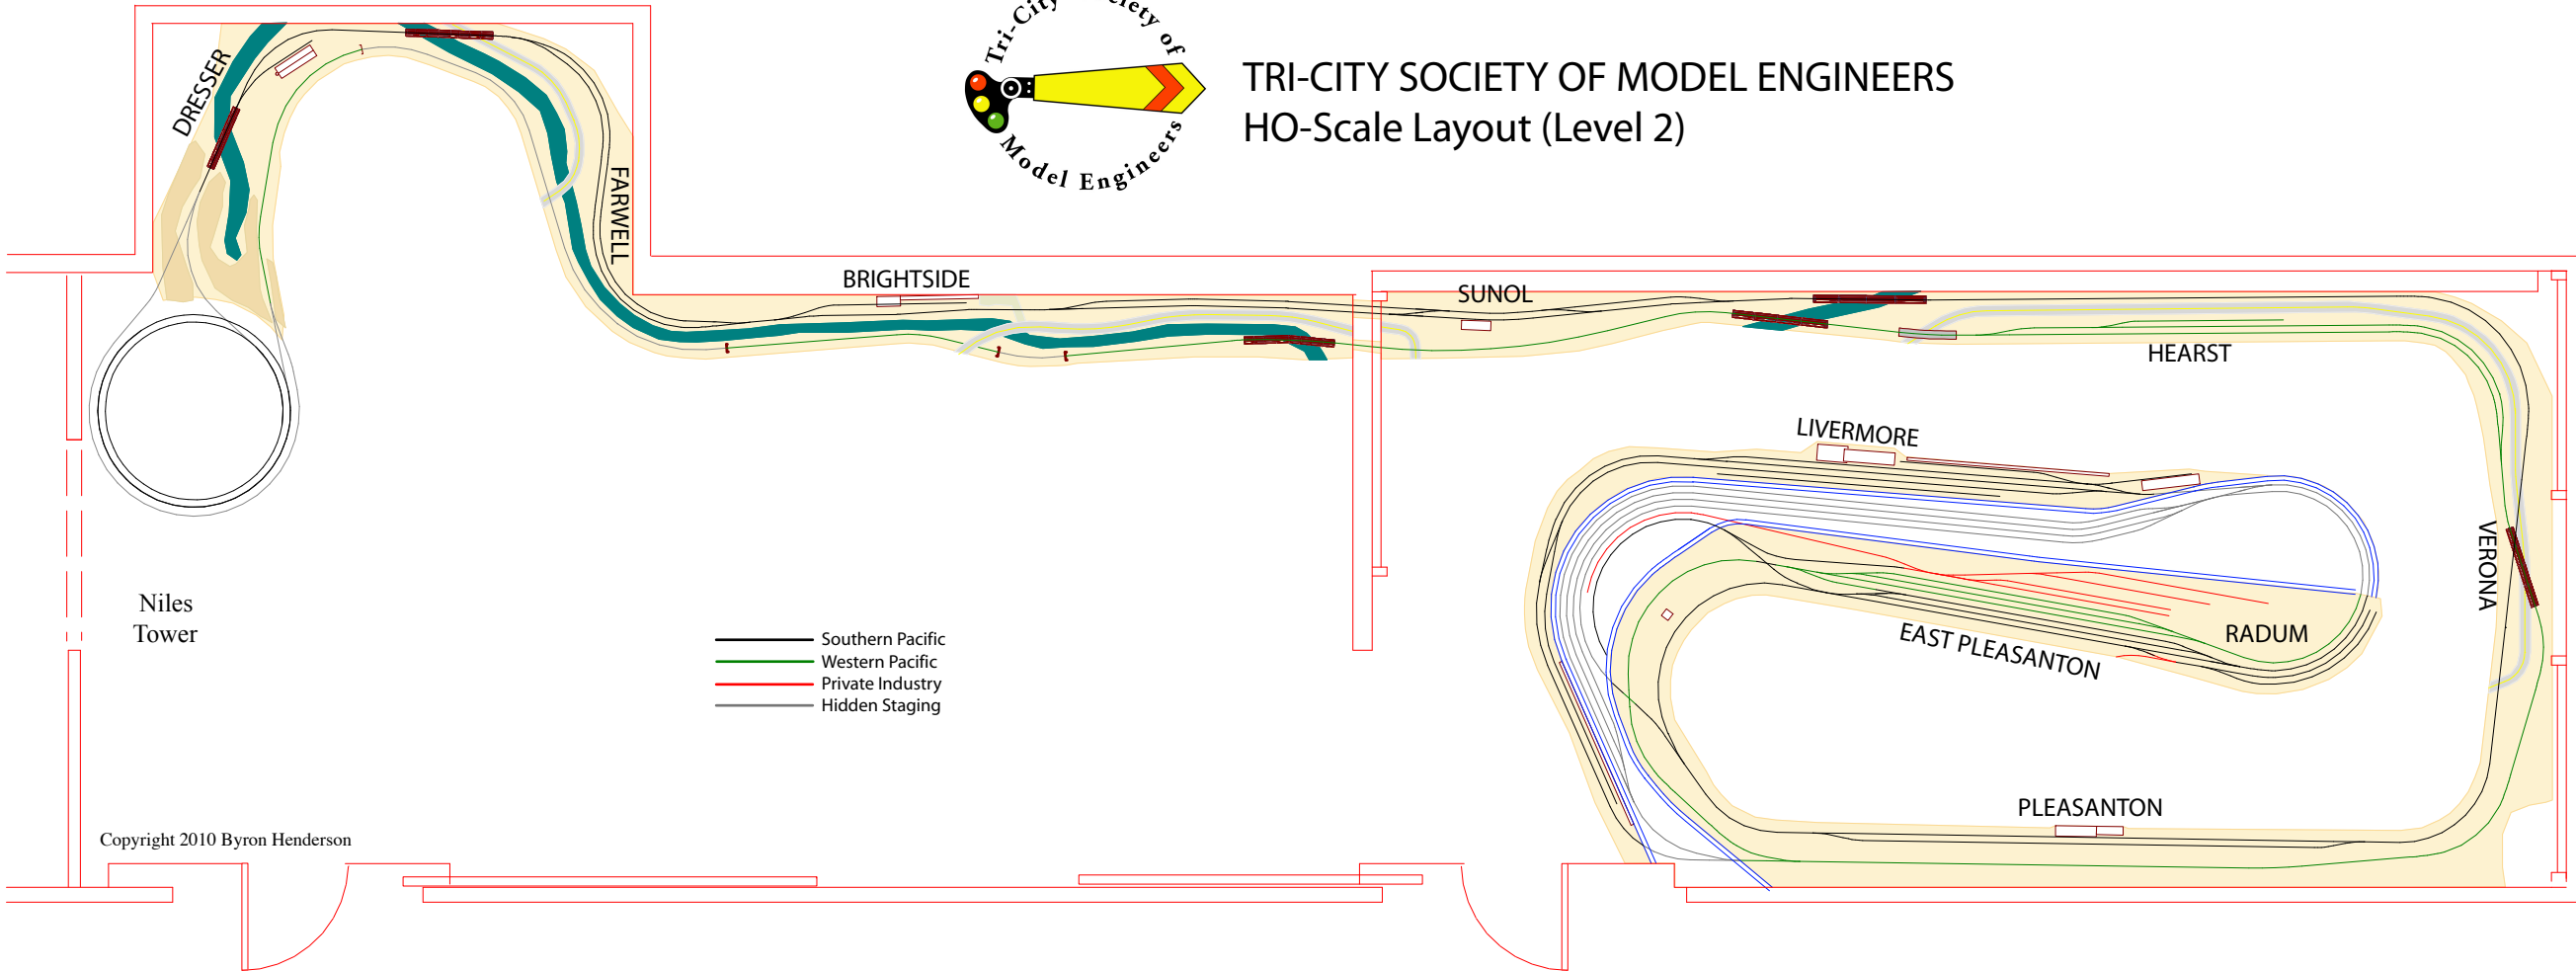

# TRI-CITY SOCIETY OF MODEL ENGINEERS HO-Scale Layout (Level 2)

Niles  
Tower

- Southern Pacific
- Western Pacific
- Private Industry
- Hidden Staging