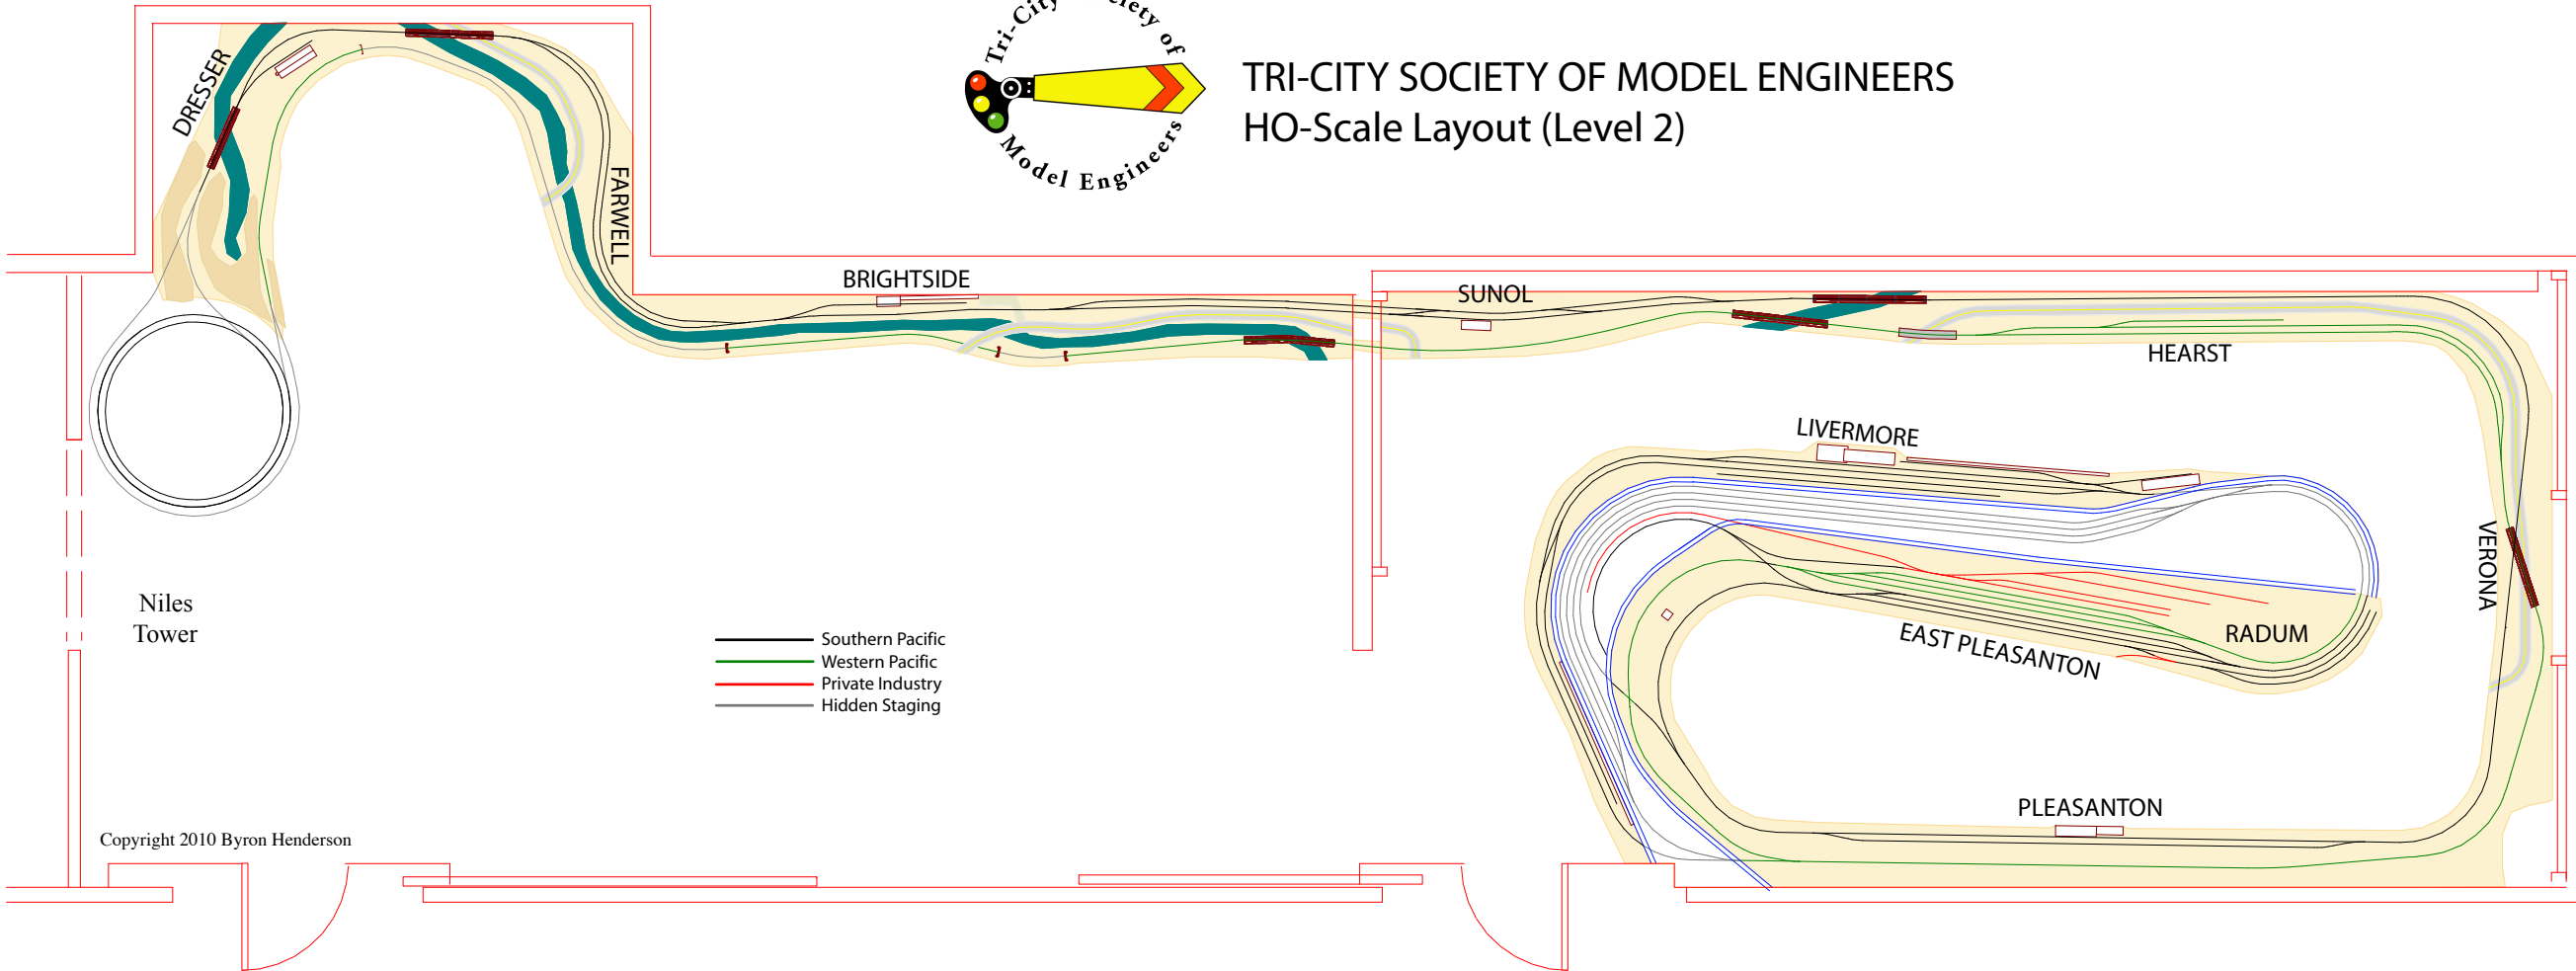

TRI-CITY SOCIETY OF MODEL ENGINEERS HO-Scale Layout (Level 2)

Niles
Tower

- Southern Pacific
- Western Pacific
- Private Industry
- Hidden Staging

Copyright 2010 Byron Henderson